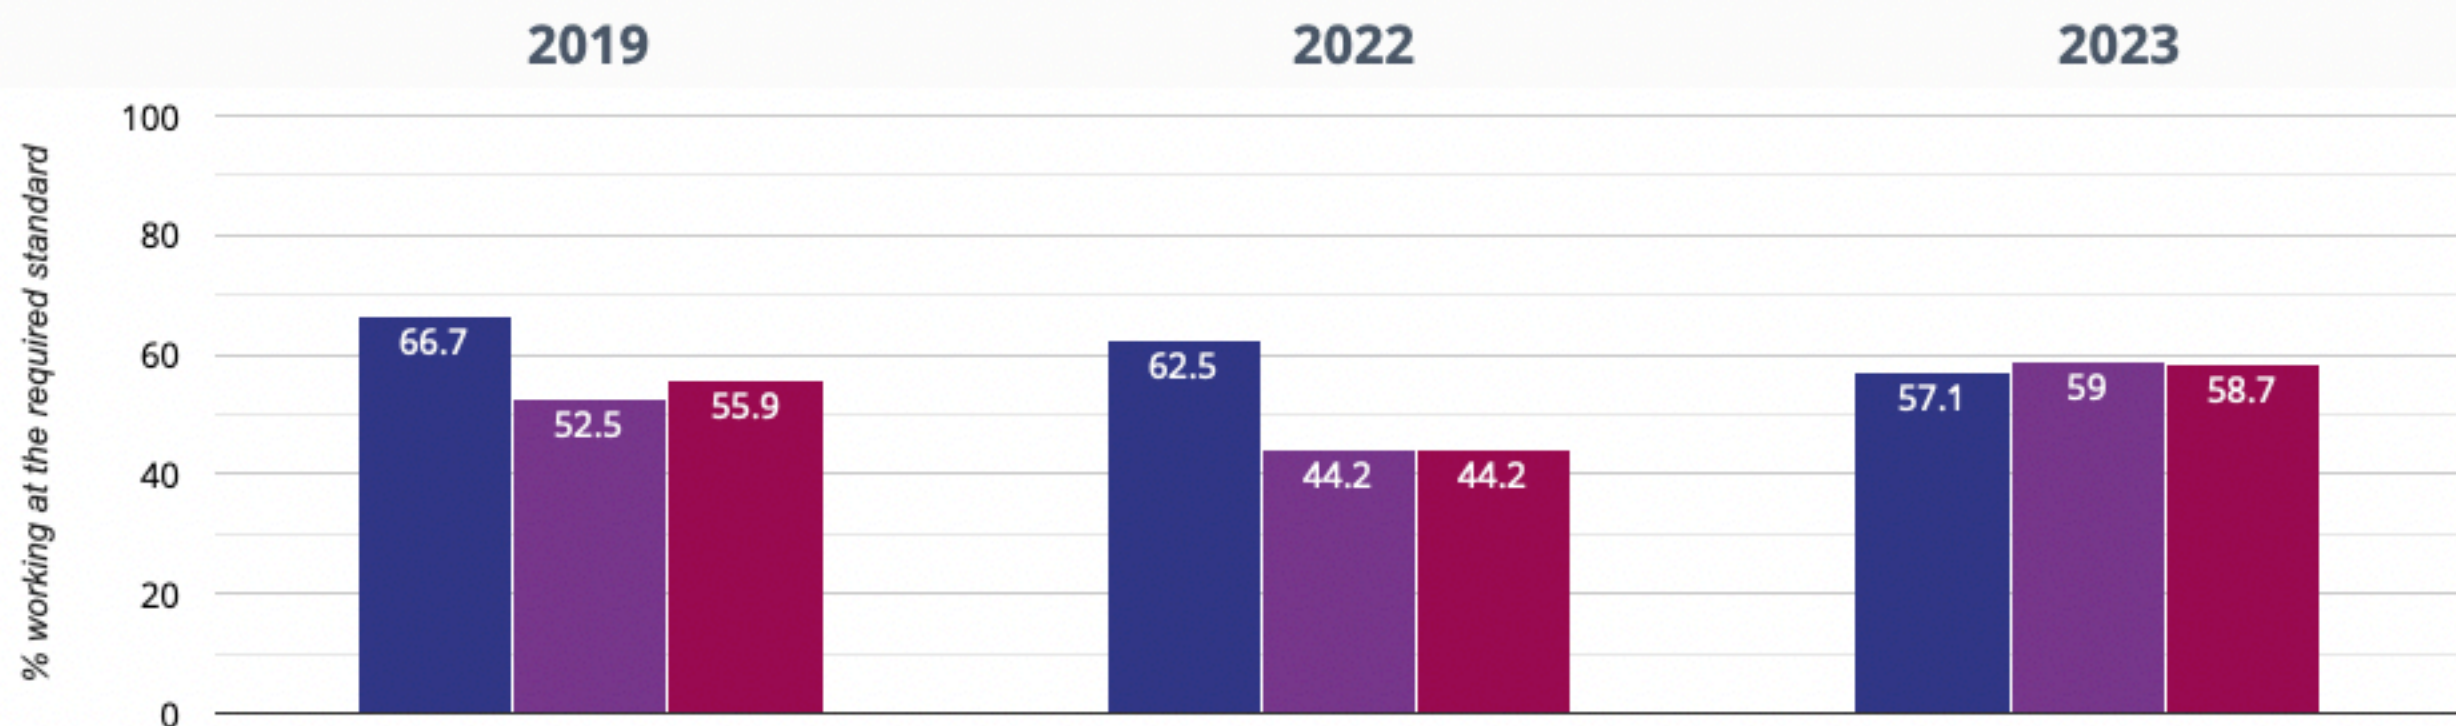

## Year 1: Working At

**79.2% in 2023**

**4.2% points rise since 2022**

**2.5% points rise since 2019**

- St Chad's CofE (C) Primary School
- Staffordshire (303)
- NCER National (16582)

## Year 2: Working At

**57.1% in 2023**

**5.4% points drop since 2022**

**9.6% points drop since 2019**

- St Chad's CofE (C) Primary School
- Staffordshire (291)
- NCER National (16208)