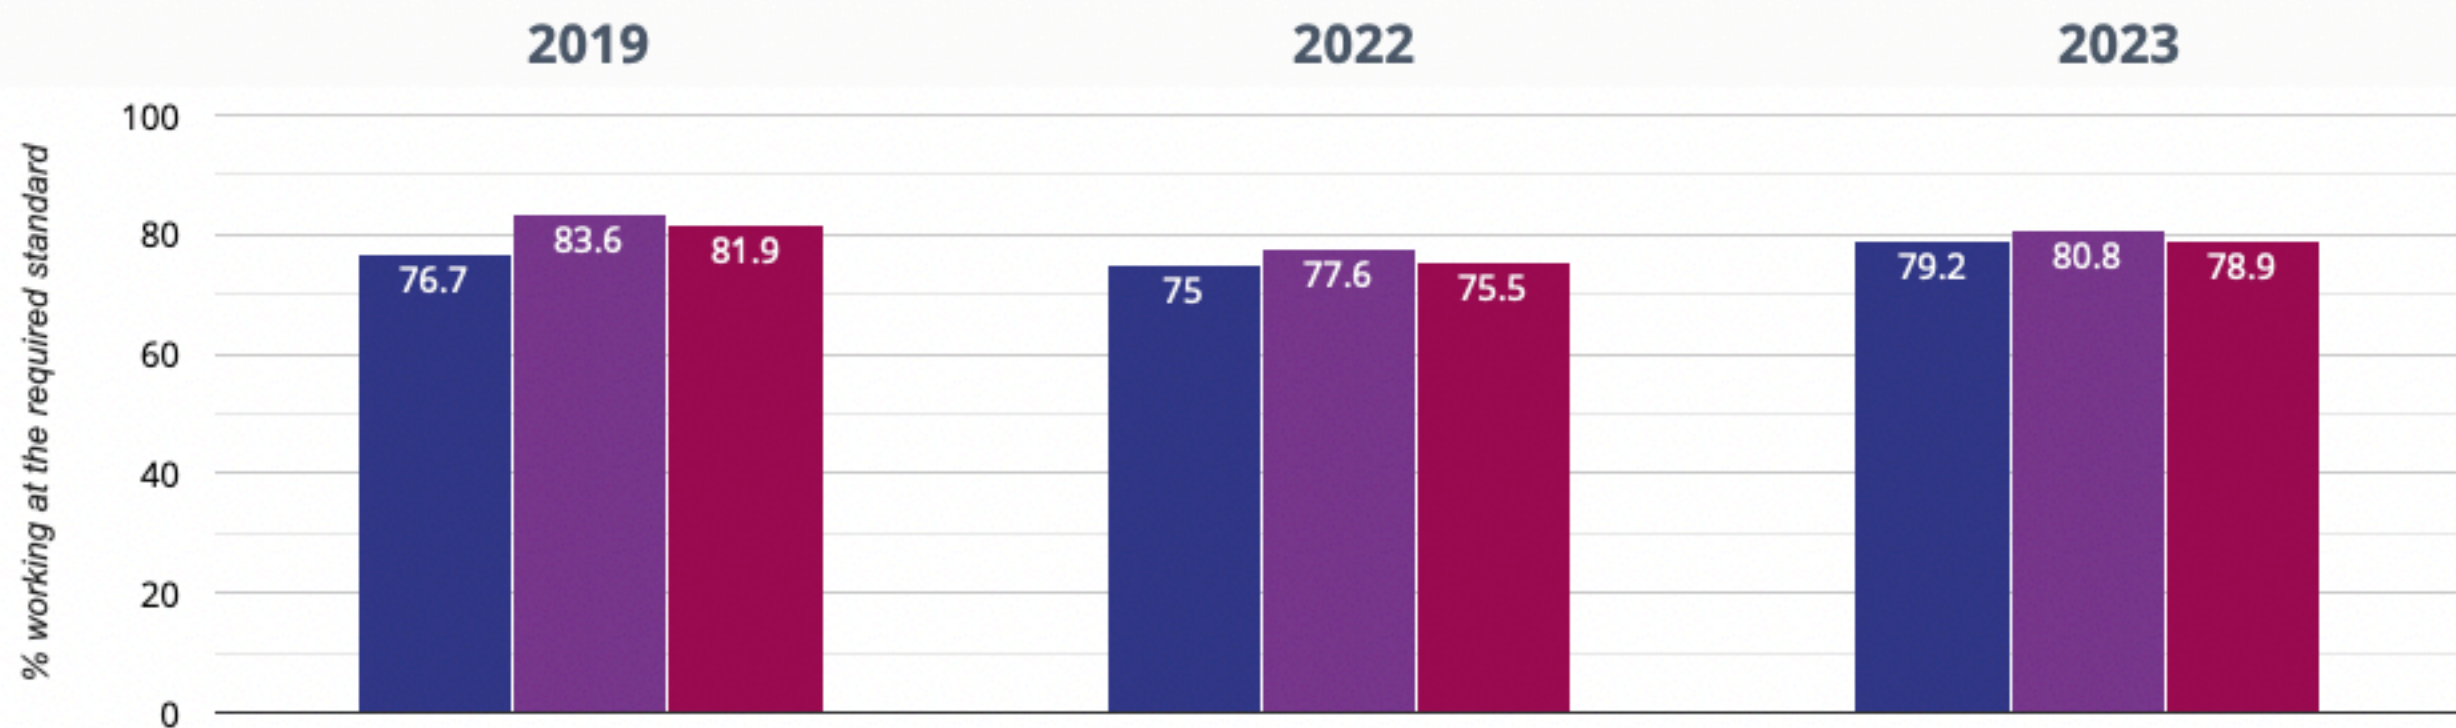

## Year 1: Working At

**79.2% in 2023**

**4.2% points rise since 2022**

**2.5% points rise since 2019**

- St Chad's CofE (C) Primary School
- Staffordshire (303)
- NCER National (16582)

## Year 2: Working At

**57.1% in 2023**

**5.4% points drop since 2022**

**9.6% points drop since 2019**

- St Chad's CofE (C) Primary School
- Staffordshire (291)
- NCER National (16208)