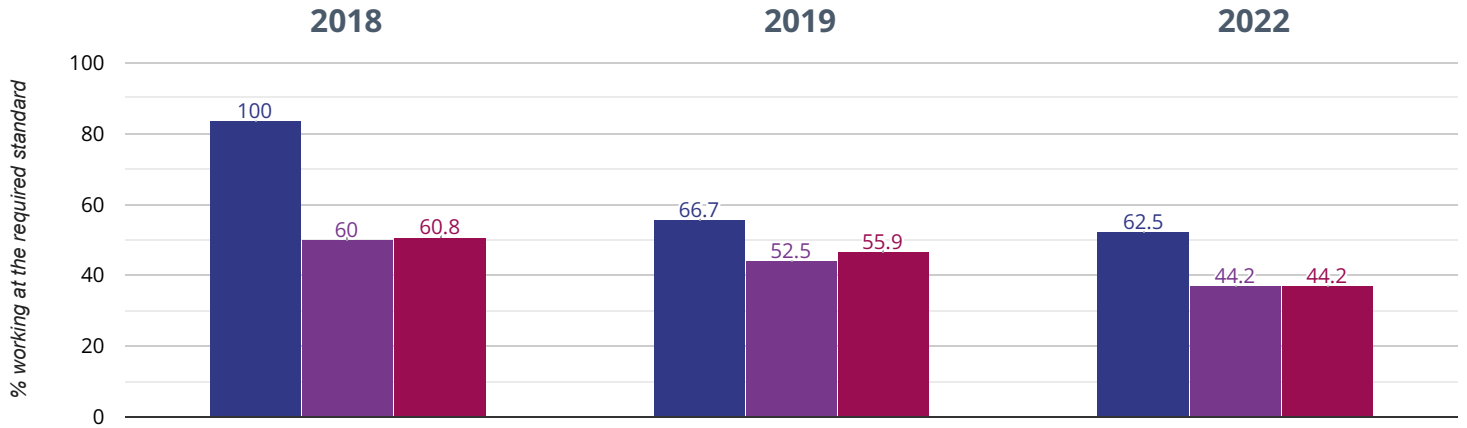

## Year 1: Working At

**75% in 2022**

**1.7% points drop since 2019**

**18.3% points drop since 2018**

- St Chad's CofE (C) Primary School
- Staffordshire (302)
- NCER National (16378)

## Year 2: Working At

**62.5% in 2022**

**4.2% points drop since 2019**

**37.5% points drop since 2018**

- St Chad's CofE (C) Primary School
- Staffordshire (259)
- NCER National (15451)